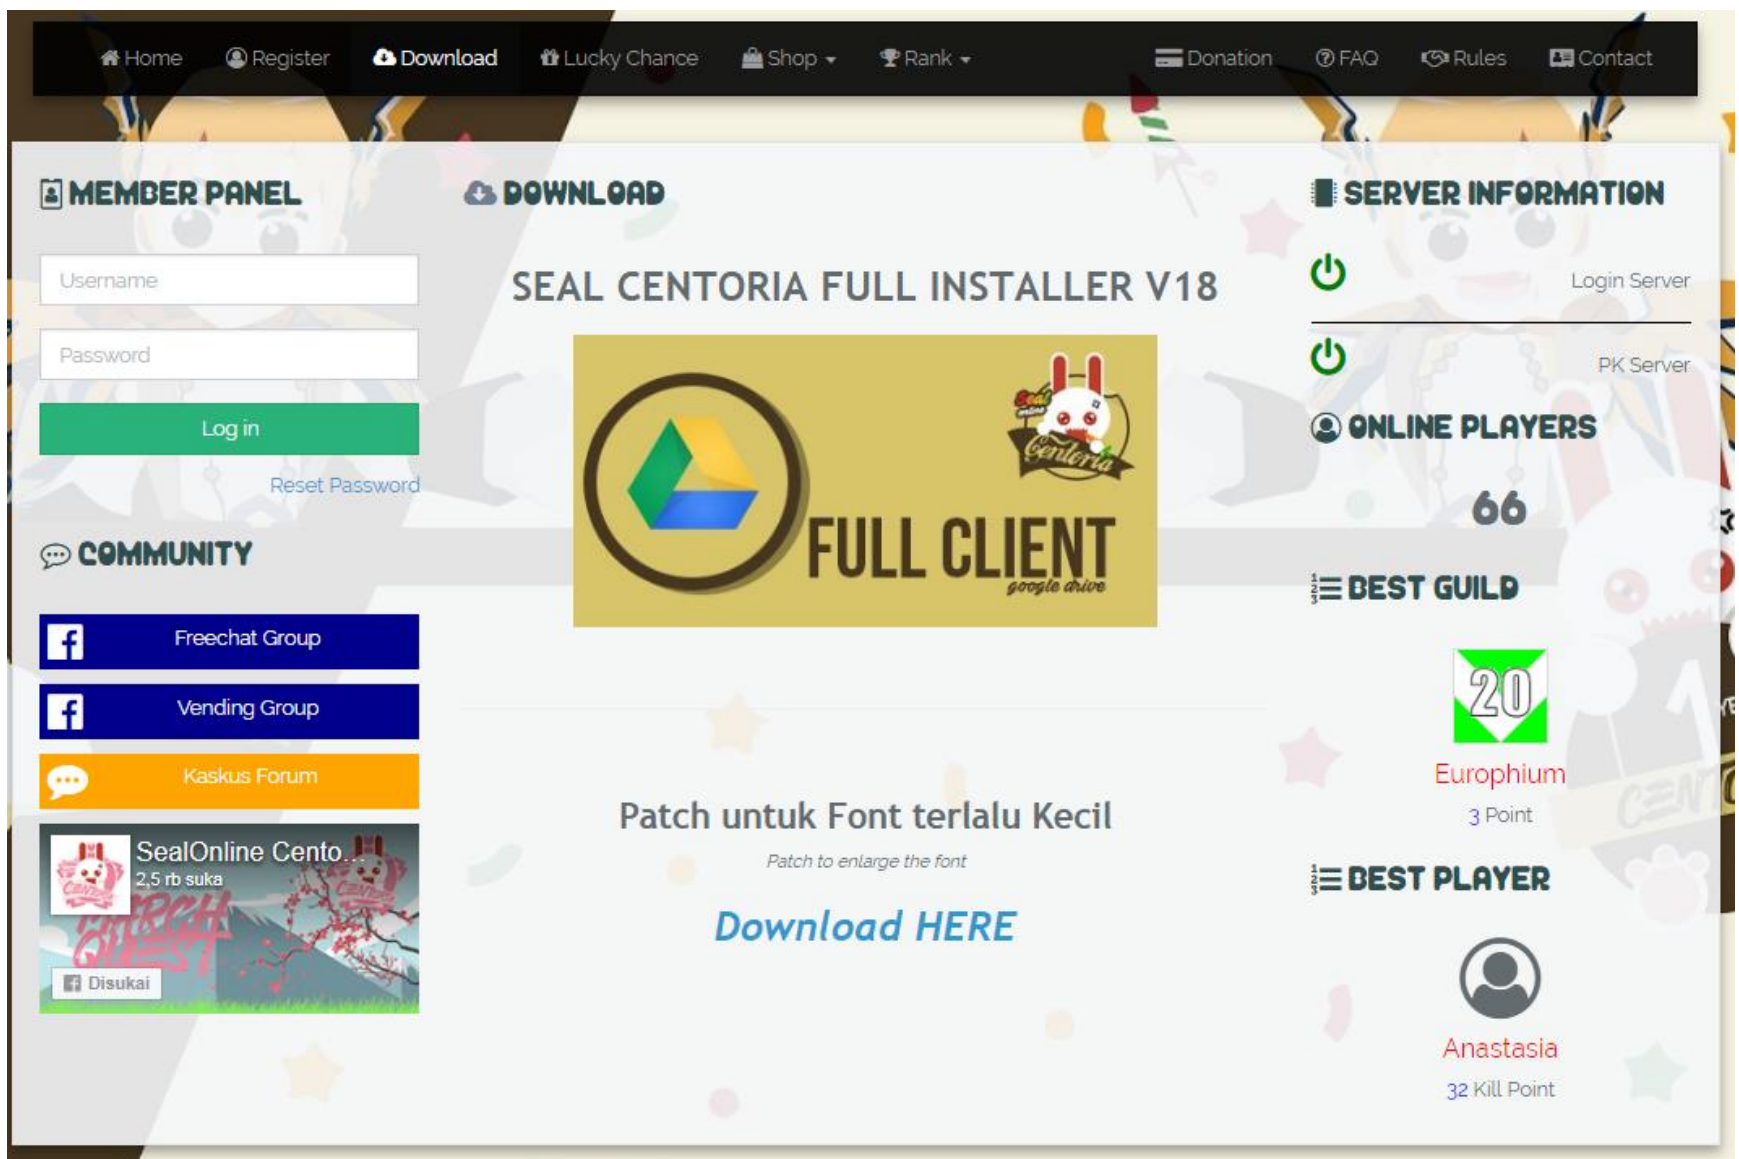

CARA MENGINSTALL SEAL ONLINE CENTORIA

Compiled by Janssen Tan
DO NOT COPY WITHOUT PERMISSION
www.fb.com/janssen.tan
All right reserved.

TATA CARA PENGINSTALLAN CLIENT SEAL CENTORIA

- Download full Client SEAL Centoria pada link berikut

<https://seal-centoria.com/page/download>